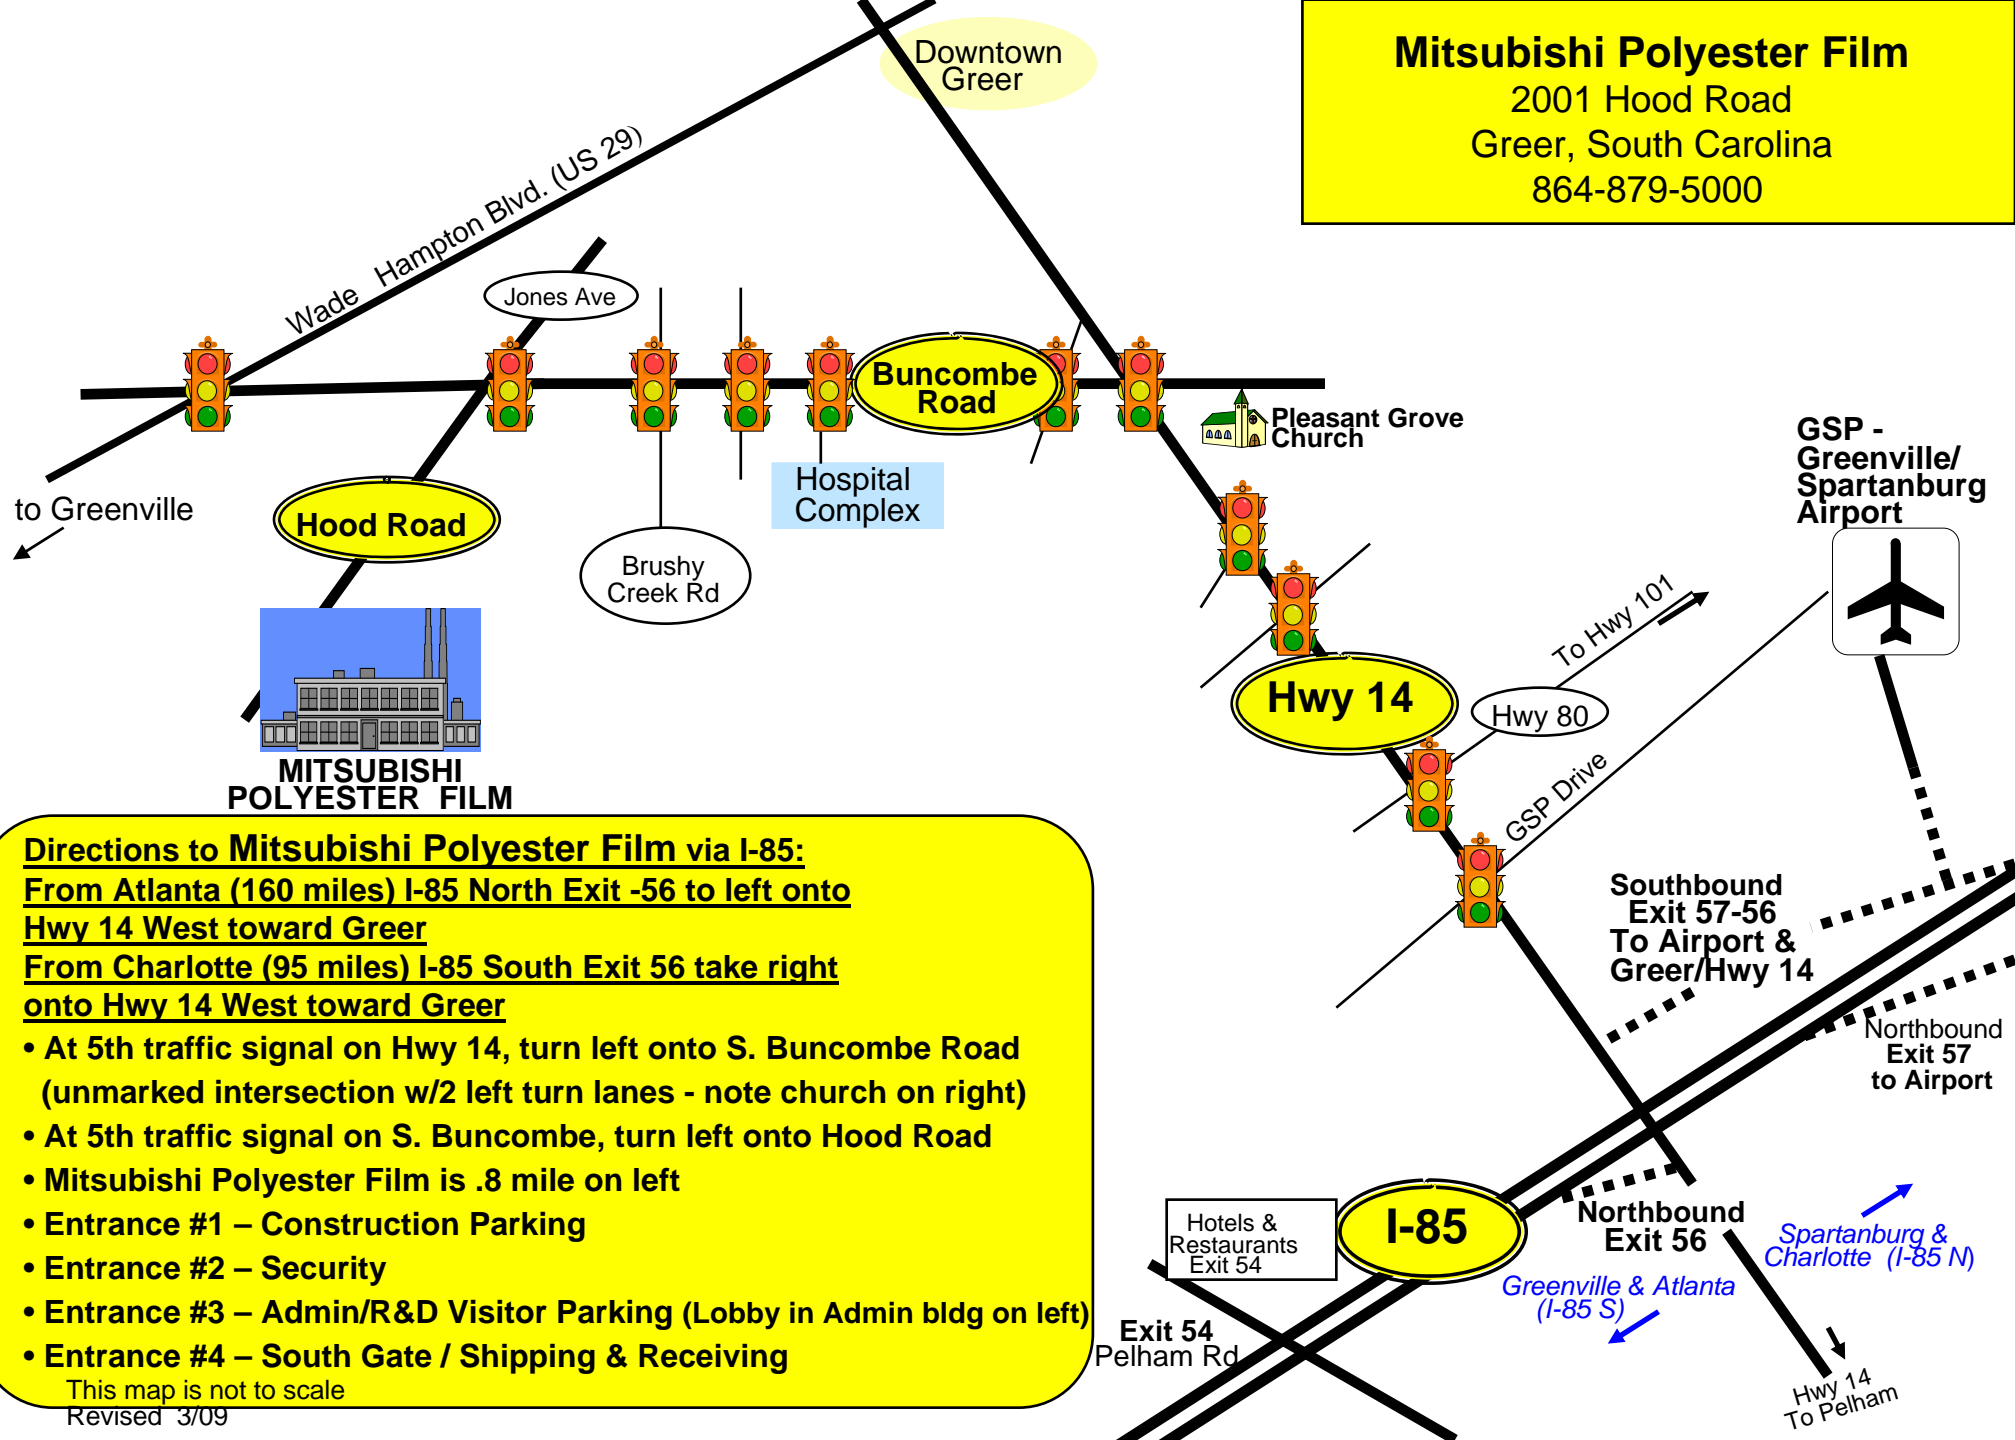

# Mitsubishi Polyester Film

2001 Hood Road  
Greer, South Carolina  
864-879-5000

## Directions to Mitsubishi Polyester Film via I-85:

From Atlanta (160 miles) I-85 North Exit -56 to left onto Hwy 14 West toward Greer

From Charlotte (95 miles) I-85 South Exit 56 take right onto Hwy 14 West toward Greer

- At 5th traffic signal on Hwy 14, turn left onto S. Buncombe Road (unmarked intersection w/2 left turn lanes - note church on right)
- At 5th traffic signal on S. Buncombe, turn left onto Hood Road
- Mitsubishi Polyester Film is .8 mile on left
- Entrance #1 – Construction Parking
- Entrance #2 – Security
- Entrance #3 – Admin/R&D Visitor Parking (Lobby in Admin bldg on left)
- Entrance #4 – South Gate / Shipping & Receiving

This map is not to scale

Revised 3/09